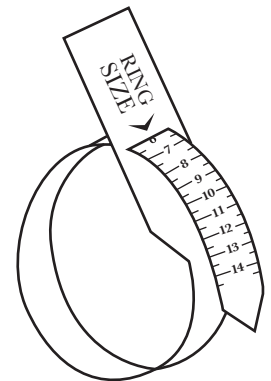

# RING SIZE TEMPLATE

Be sure to print out on an 8.5x11" size paper at 100%.  
Use a ruler to measure the diameter to ensure they're accurate.

Ring Size	4	4.5	5	5.5	6	6.5
Diameter	14.7 mm	15.3 mm	15.8 mm	16.1 mm	16.3 mm	16.8 mm

Ring Size	7	7.5	8	8.5	9	9.5
Diameter	17.3 mm	17.7 mm	18.1 mm	18.6 mm	19.0 mm	19.5 mm

Ring Size	10	10.5	11	11.5	12
Diameter	19.8 mm	20.2 mm	20.6 mm	21.1 mm	21.3 mm

Ring Size	12.5	13	13.5	14	14.5
Diameter	21.7 mm	22.2 mm	22.6 mm	23.0 mm	23.4 mm

# RING SIZE MEASURING TOOL

Ensure it is proper scale by measuring to match the above dimensions